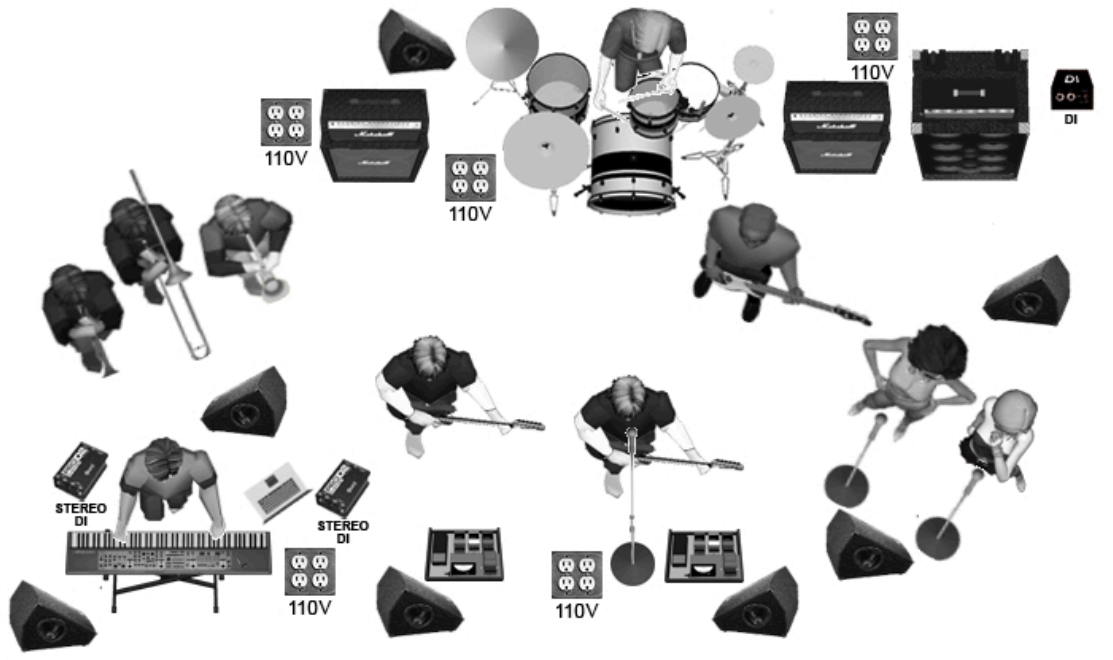

TODDSPLANET

OFFICIAL STAGE PLOT & INPUT LIST

Current as of: 12/01/2014

- | | |
|---|--|
| <ol style="list-style-type: none"> 1. KICK 2. SNARE (T) 3. SNARE (B) 3. HI-HAT 4. TOM 1 5. TOM 2 6. OH (L) 7. OH (R) 8. BASS 9. BASS (DI) | <ol style="list-style-type: none"> 10. GTR 1 (ELEC) 11. GTR 2 (ELEC) 12. TRUMPET 13. TROMBONE 14. SAXAPHONE (TENOR) 15. KEYS (L-DI) 16. KEYS (R-DI) 19. VOX (MAIN) 20. VOX (BACKING 1) 21. VOX (BACKING 2) |
|---|--|